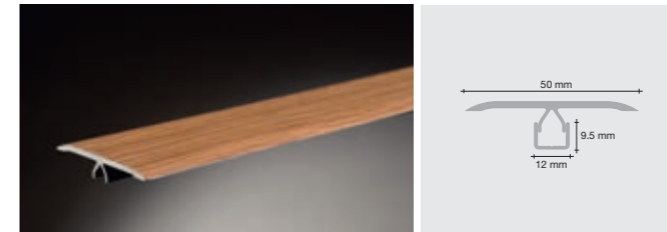

Commercial moldings

T-moulding, colour matched
PGEXPC(-), 2350 x 50 mm

From laminate to laminate. See matching matrix for correct art no.
Easy installation with snap-in function. Material: solid aluminium.
Surface: wear- and scratch resistant laminate. Minimum order quantity: 30 pc.