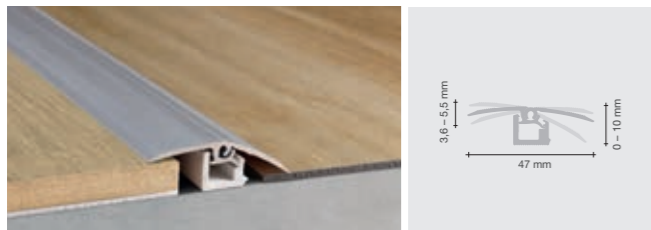

Combi moulding
PGPRSILV, 1860 x 47 mm

T-moulding and reducer in one. Plastic bottom rail.
Suitable for height differences of 0 – 12.3 mm.
Height: 10 mm (uninstalled). Colour: silver. Surface: aluminium.