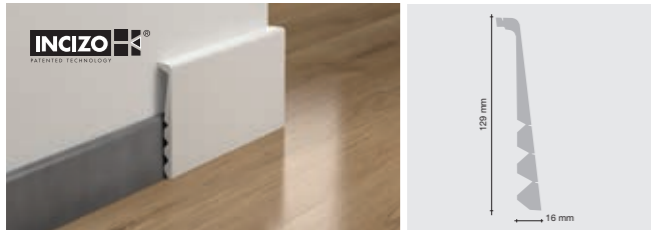

Wallbase, cover
PGISKRCOVER, 2400 x 16 x 129 mm

For easy and fast renovation.
Covers existing wallbase. Adaptable size.
Colour: paintable. Surface: foil. Core: MDF.