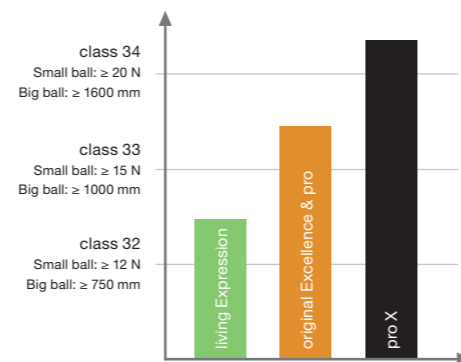

Impact resistance

Ready for a Sensation?

- » Deep, true-to-nature textures brings out every grain of a wood design
- » Matt surface for a naturalistic and exclusive look
- » Designed all the way from bevel to bevel
- » Pergo durability, surface protection, even in the bevels
- » AquaSafe technology for superior water-resistance

sensation aqua safe

NEW bergen

1380 x 156 x 8 mm
4-way bevel