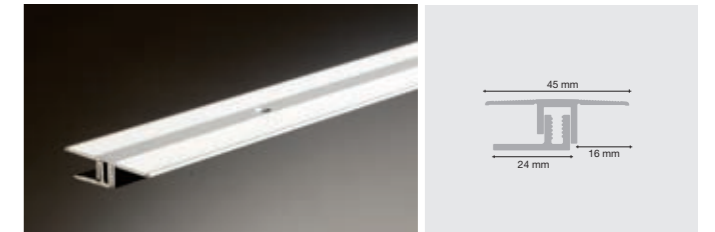

Stair nose
PGSTPSILVME270, 2500 x 30 x 25 mm

Fits flooring thickness 7 – 15 mm. Colour: silver. Surface: aluminium.

Commercial moldings

T-moulding, colour matched
PGEXPC(-), 2350 x 50 mm

From laminate to laminate. See matching matrix for correct art no.
Easy installation with snap-in function. Material: solid aluminium.
Surface: wear- and scratch resistant laminate. Minimum order quantity: 30 pc.