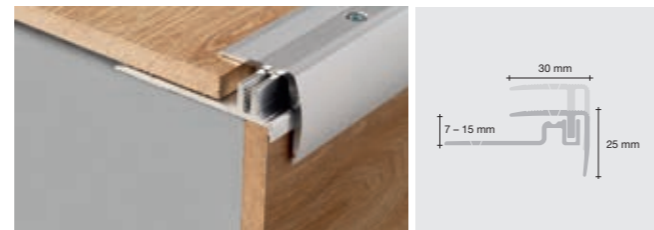

Stair nose
PGSTPSILVME270, 2500 x 30 x 25 mm

Fits flooring thickness 7 – 15 mm. Colour: silver. Surface: aluminium.