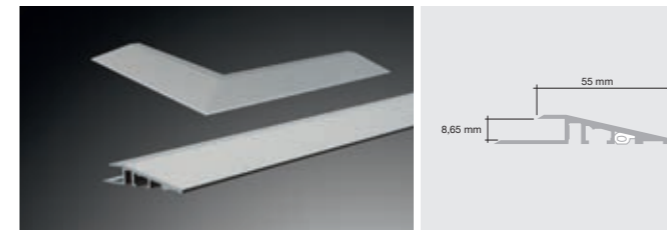

Ramp profile, silver
PGRPC80SILVME270, 2700 x 80 mm

Flexible in height. Flooring thickness (including underlay) 9 – 15 mm.
Extremely resistant aluminium profile. Surface: aluminium.

Ramp profile without screws
PGRPC55SILVME315A, 3150 x 55 mm