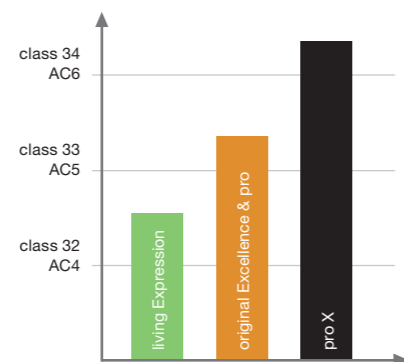

Wear resistance