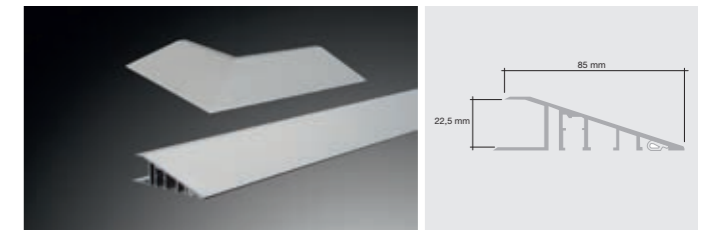

Ramp profile high without screws
PGRPC85SILVME315, 3150 x 85 mm

Fits to flooring construction of 22 mm. Surface: aluminium

Precut 90° corner without screws
PGRPC85CORN SILVME